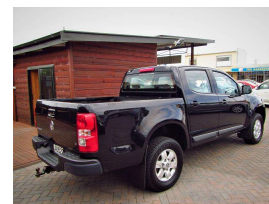

2015 Holden Colorado LT DC PU 2.8D/6MT/UT

VEHICLE INFORMATION

Cash Price

Includes GST,
Registration &
Licensing

\$24,995

Finance this vehicle
from only

\$208.11

per week*

Total Amount

Payable \$32,465.56

Body

4 door, Ute

Odometer

83,600 km

Engine

2776 cc, 4 Cylinder Diesel

Interior

Black

Audio

CD Player

Stock ID

7410

Exterior Features

- » 17" Factory Alloy Wheels
- » Alloys
- » Electric Mirrors
- » Fog Lights
- » Parking Sensors
- » Remote Central Locking
- » Tailgate
- » Tow Bar
- » Tuff Deck Liner
- » Well Side